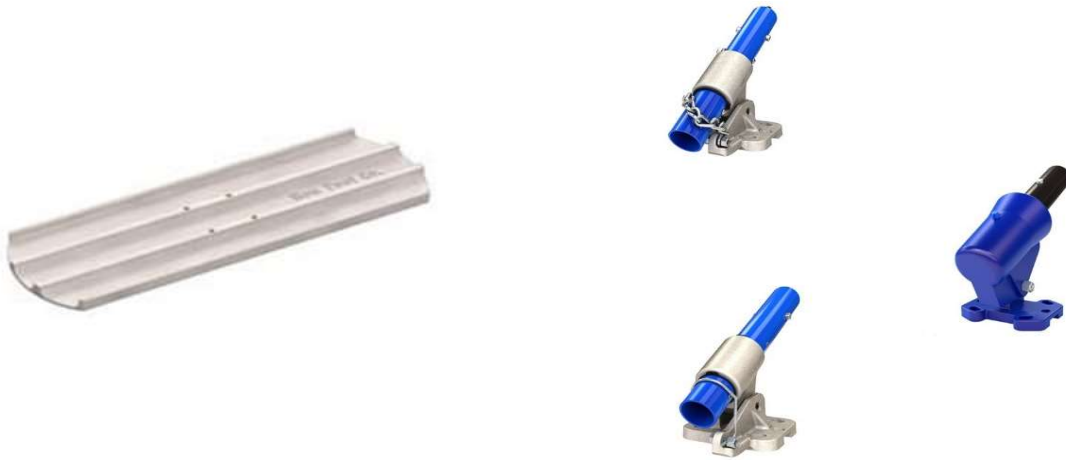

Christmas Special

BonTool Magnesium Bull Float/Bracket Package

48" Square End Magnesium Bull Float with Ride Height Bracket w/Chain	\$217.00
48" Square End Magnesium Bull Float with Ride Height Bracket w/Cable	\$222.00
48" Square End Magnesium Bull Float with Worm Gear Bracket	\$227.00
48" Round End Magnesium Bull Float with Ride Height Bracket w/Chain	\$228.00
48" Round End Magnesium Bull Float with Ride Height Bracket w/Cable	\$233.00
48" Round End Magnesium Bull Float with Worm Gear Bracket	\$238.00
36" Square End Magnesium Bull Float with Ride Height Bracket w/Chain	\$190.00
36" Square End Magnesium Bull Float with Ride Height Bracket w/Cable	\$195.00
36" Square End Magnesium Bull Float with Worm Gear Bracket	\$200.00
36" Round End Magnesium Bull Float with Ride Height Bracket w/Chain	\$201.00
36" Round End Magnesium Bull Float with Ride Height Bracket w/Cable	\$206.00
36" Round End Magnesium Bull Float with Worm Gear Bracket	\$211.00
24" Square End Magnesium Bull Float with Ride Height Bracket w/Chain	\$131.00
24" Square End Magnesium Bull Float with Ride Height Bracket w/Cable	\$136.00
24" Square End Magnesium Bull Float with Worm Gear Bracket	\$141.00
24" Round End Magnesium Bull Float with Ride Height Bracket w/Chain	\$142.00
24" Round End Magnesium Bull Float with Ride Height Bracket w/Cable	\$147.00
24" Round End Magnesium Bull Float with Worm Gear Bracket	\$152.00